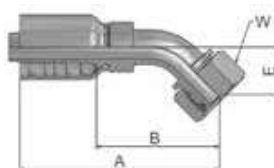

CA Female Metric 24° Light Series with O-Ring Swivel – Straight

ISO 12151-2-SWS-L – DKOL

Part Number	Hose I.D.				Thread metric	Tube O.D. mm	A mm	B mm	W mm
	DN	Inch	Size	mm					
1CA77-15-8	12	1/2	-8	12,7	M22x1,5	15	63	28	27
1CA77-18-10	16	5/8	-10	15,9	M26x1,5	18	66	27	32
1CA77-18-12	19	3/4	-12	19,1	M26x1,5	18	74	28	32
1CA77-22-12	19	3/4	-12	19,1	M30x2	22	73	27	36
1CA77-22-16	25	1	-16	25,4	M30x2	22	88	33	36
1CA77-28-16	25	1	-16	25,4	M36x2	28	89	35	41
1CA77-35-20	31	1 1/4	-20	31,8	M45x2	35	100	37	50
1CA77-42-24	38	1 1/2	-24	38,1	M52x2	42	106	39	60

Fittings with standard O-ring seals can be used for temperatures from -40 °C up to +105 °C.
O-rings see section Eb. Special O-rings are available on request.

CE Female Metric 24° Light Series with O-Ring Swivel – 45° Elbow

ISO 12151-2-SWE -L – DKOL 45°

Part Number	Hose I.D.				Thread metric	Tube O.D. mm	A mm	B mm	E mm	W mm
	DN	Inch	Size	mm						
1CE77-15-8	12	1/2	-8	12,7	M22x1,5	15	84	49	24	27
1CE77-22-12	19	3/4	-12	19,1	M30x2	22	120	74	29	36
1CE77-28-16	25	1	-16	25,4	M36x2	28	142	88	33	41
1CE77-35-20	31	1 1/4	-20	31,8	M45x2	35	162	98	37	50
1CE77-42-24	38	1 1/2	-24	38,1	M52x2	42	201	134	49	60