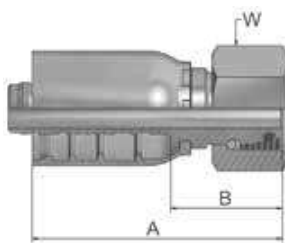

CA Female Metric 24° Light Series with O-Ring Swivel – Straight

ISO 12151-2-SWS-L – DKOL

Part Number	Hose I.D.				Thread metric	Tube O.D. mm	A mm	B mm	W mm
	DN	Inch	Size	mm					
1CA77-15-8	12	1/2	-8	12,7	M22x1,5	15	63	28	27
1CA77-18-10	16	5/8	-10	15,9	M26x1,5	18	66	27	32
1CA77-18-12	19	3/4	-12	19,1	M26x1,5	18	74	28	32
1CA77-22-12	19	3/4	-12	19,1	M30x2	22	73	27	36
1CA77-22-16	25	1	-16	25,4	M30x2	22	88	33	36
1CA77-28-16	25	1	-16	25,4	M36x2	28	89	35	41
1CA77-35-20	31	1 1/4	-20	31,8	M45x2	35	100	37	50
1CA77-42-24	38	1 1/2	-24	38,1	M52x2	42	106	39	60

Fittings with standard O-ring seals can be used for temperatures from -40 °C up to +105 °C.
O-rings see section Eb. Special O-rings are available on request.

CE Female Metric 24° Light Series with O-Ring Swivel – 45° Elbow

ISO 12151-2-SWE -L – DKOL 45°

Part Number	Hose I.D.				Thread metric	Tube O.D. mm	A mm	B mm	E mm	W mm
	DN	Inch	Size	mm						
1CE77-15-8	12	1/2	-8	12,7	M22x1,5	15	84	49	24	27
1CE77-22-12	19	3/4	-12	19,1	M30x2	22	120	74	29	36
1CE77-28-16	25	1	-16	25,4	M36x2	28	142	88	33	41
1CE77-35-20	31	1 1/4	-20	31,8	M45x2	35	162	98	37	50
1CE77-42-24	38	1 1/2	-24	38,1	M52x2	42	201	134	49	60